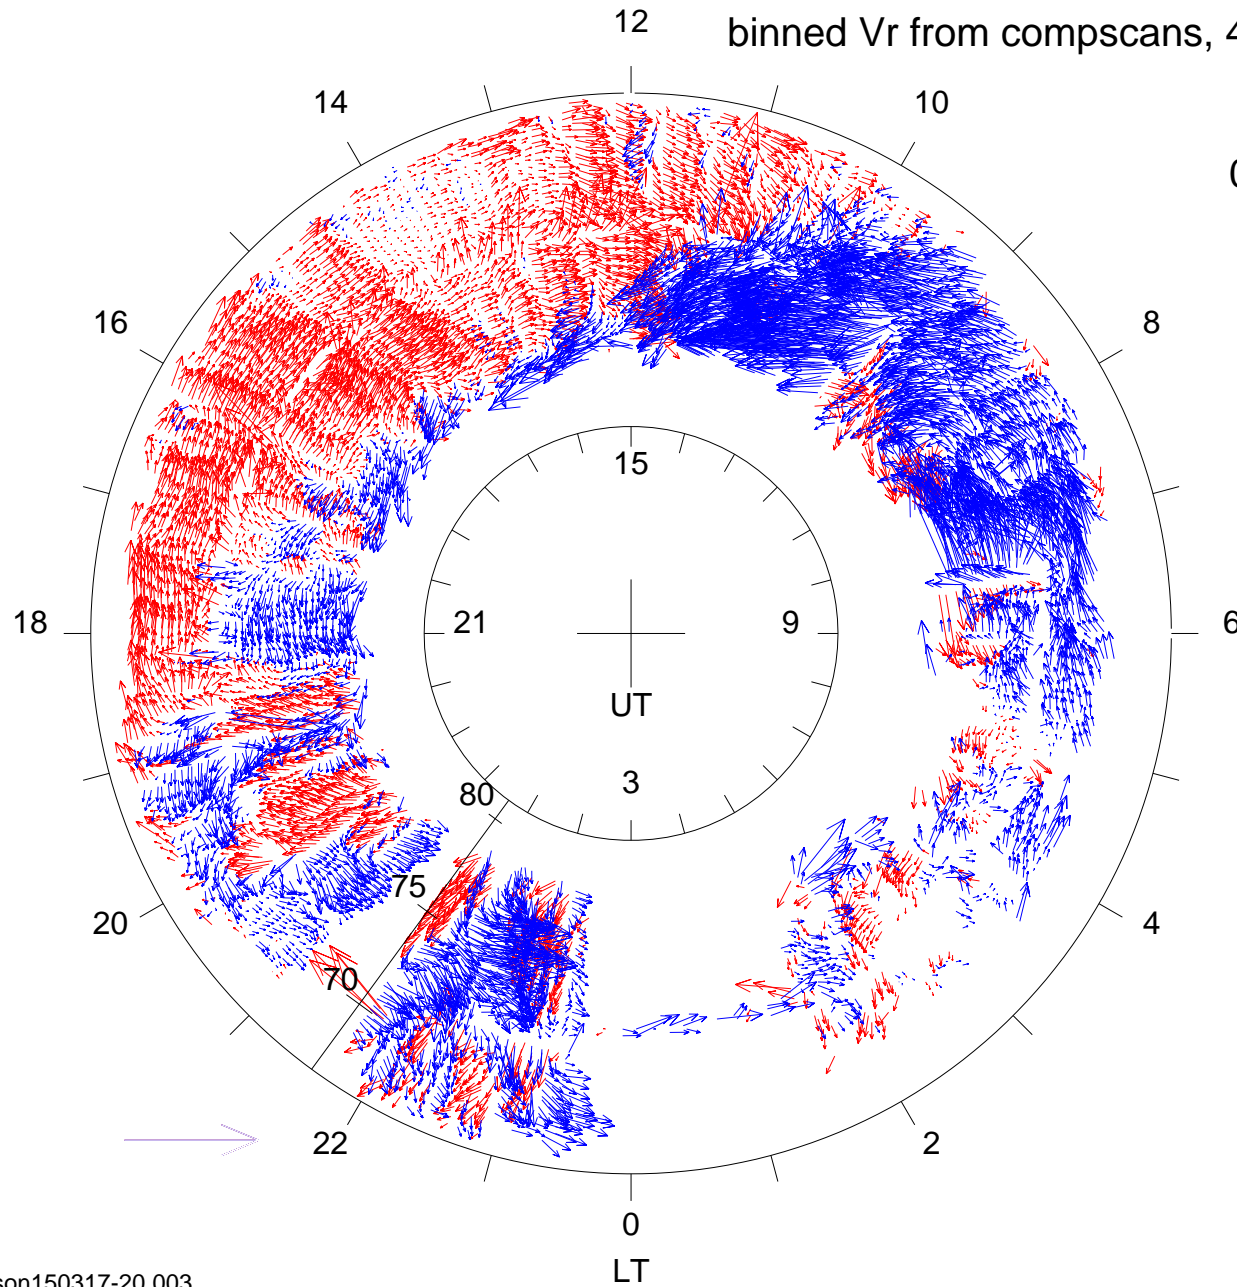

binned Vr from compscans, 4m scans, 15s int (m/s)

2015 Mar 19
003604.0 - 000144.0

Vector Scale : 4000
Max Value : 4000
Error <= 250