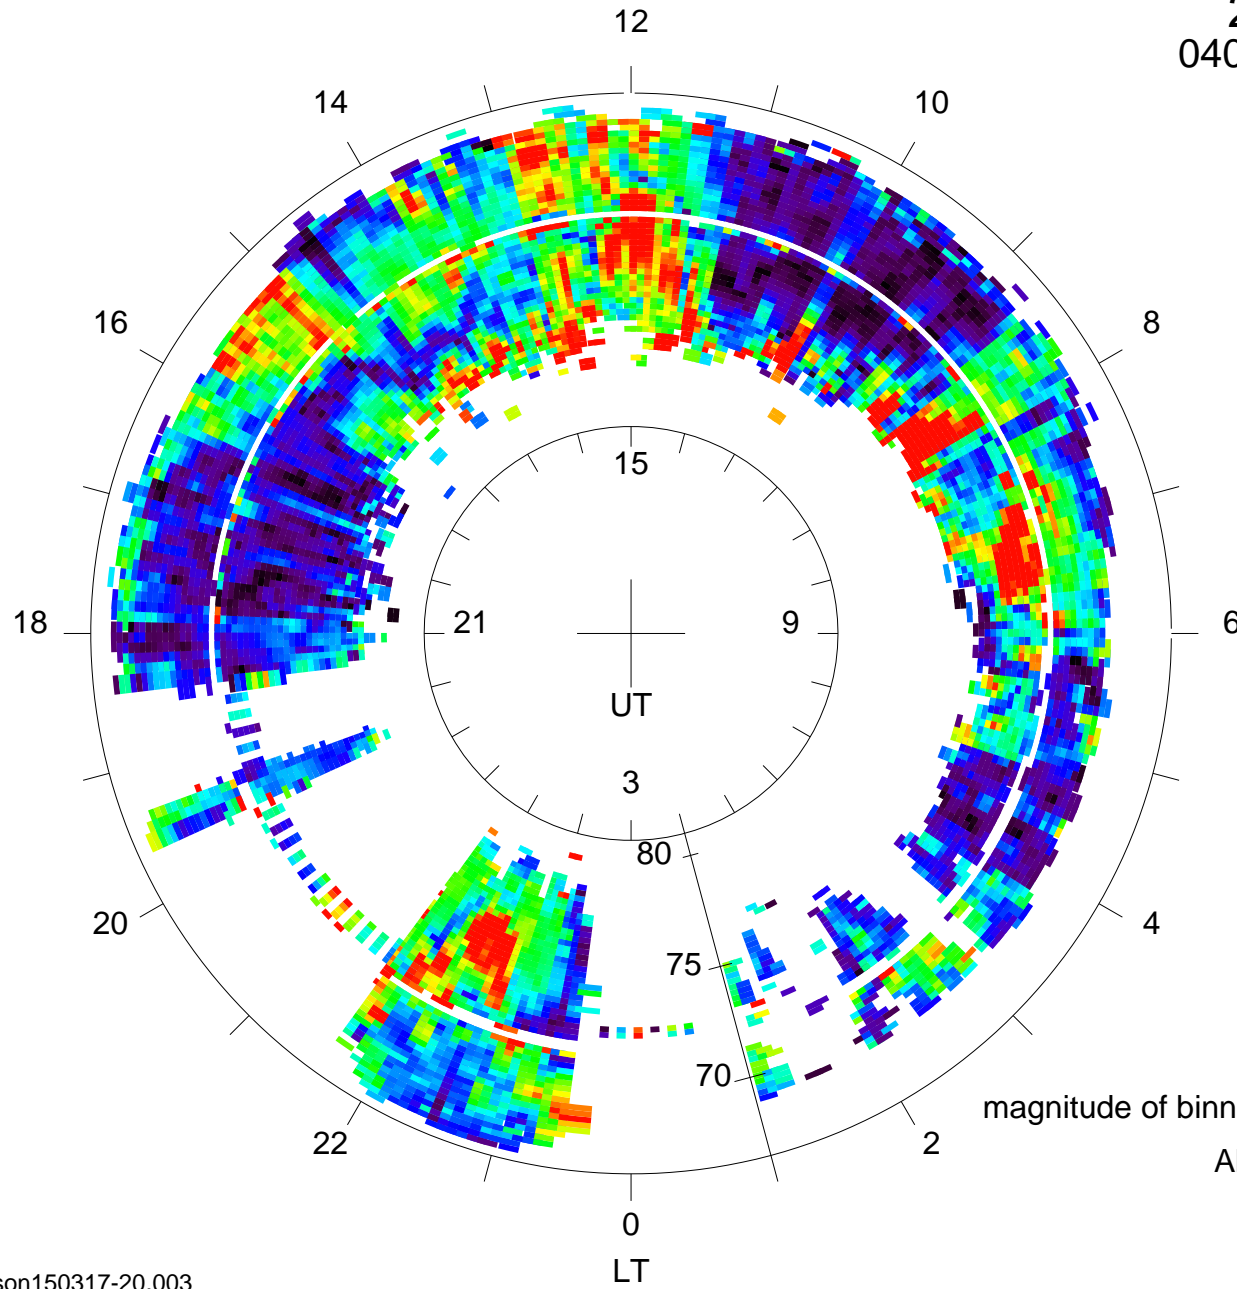

2015 Mar 18
040147.0 - 033941.0

magnitude of binned Vr, 4m scans, 15s int (m/s) x 10²
Abs. Error <= 250.00