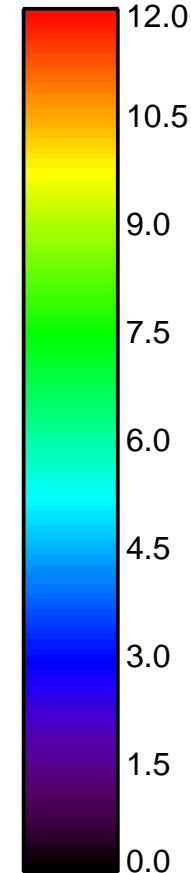

2015 Mar 18
040147.0 - 033941.0

magnitude of binned Vr, 4m scans, 15s int (m/s) x 10²
Abs. Error <= 250.00