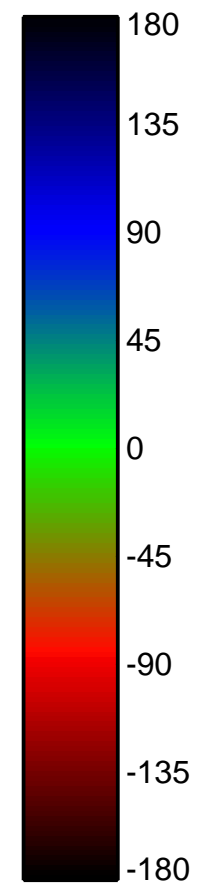

2015 Mar 18
040147.0 - 033941.0

direction of binned Vr, 4m scans, 15s int (CW from magN)
Abs. Error <= 30.00