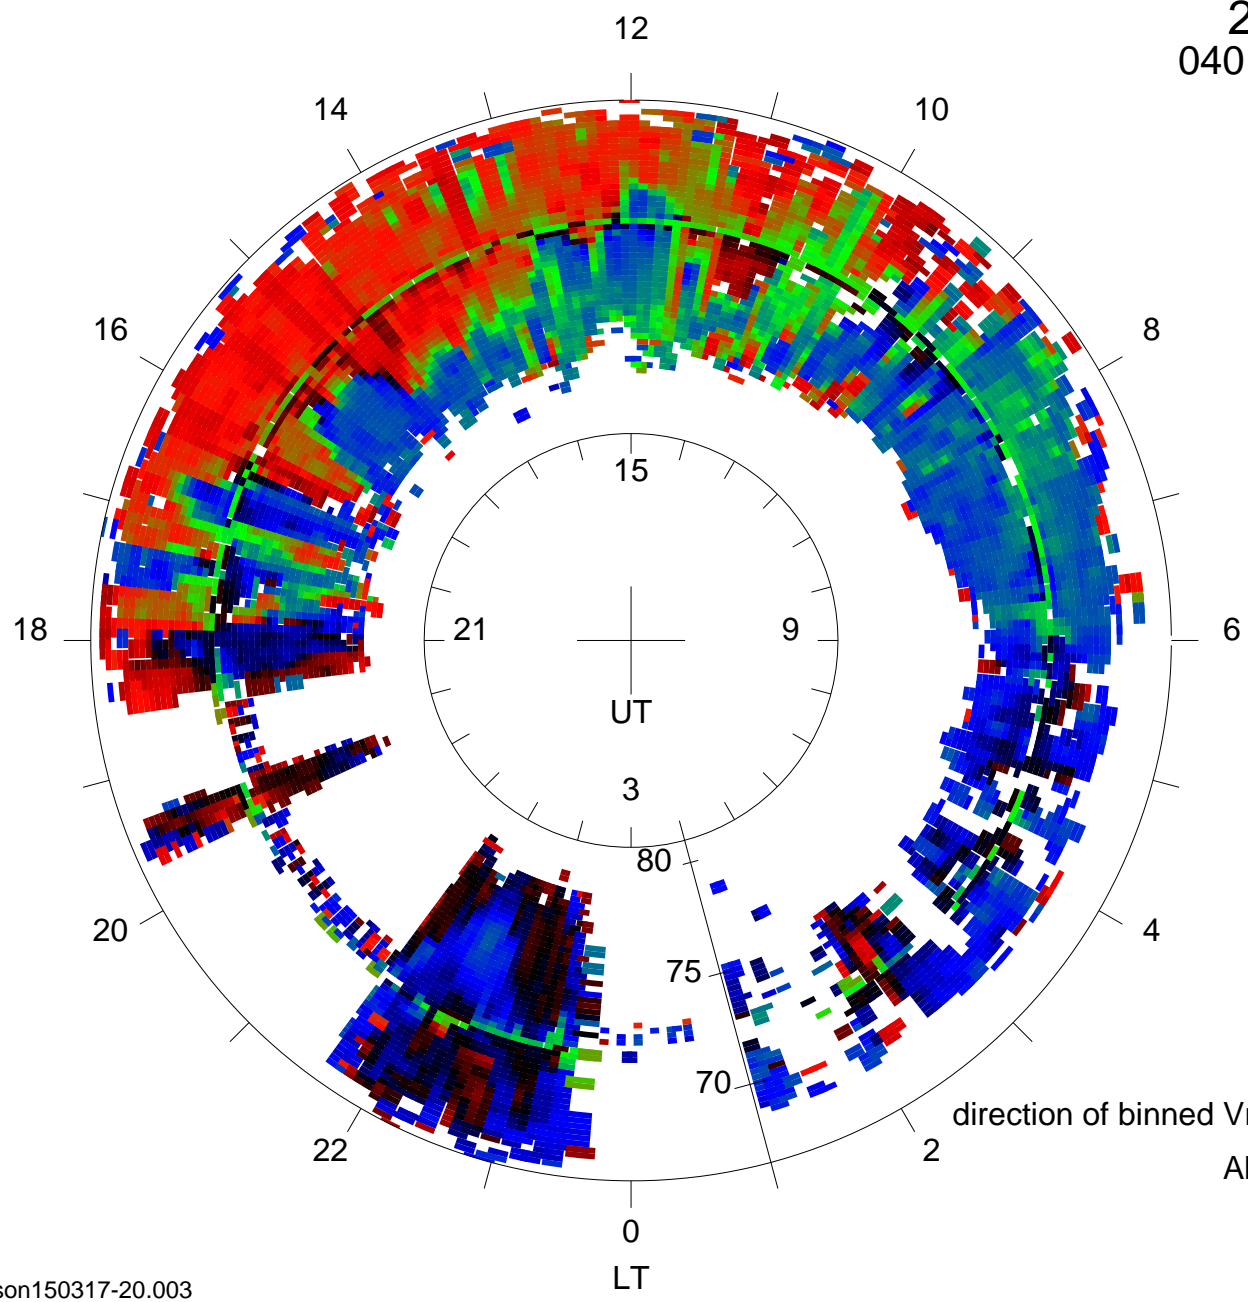

2015 Mar 18
040147.0 - 033941.0

direction of binned Vr, 4m scans, 15s int (CW from magN)
Abs. Error <= 30.00