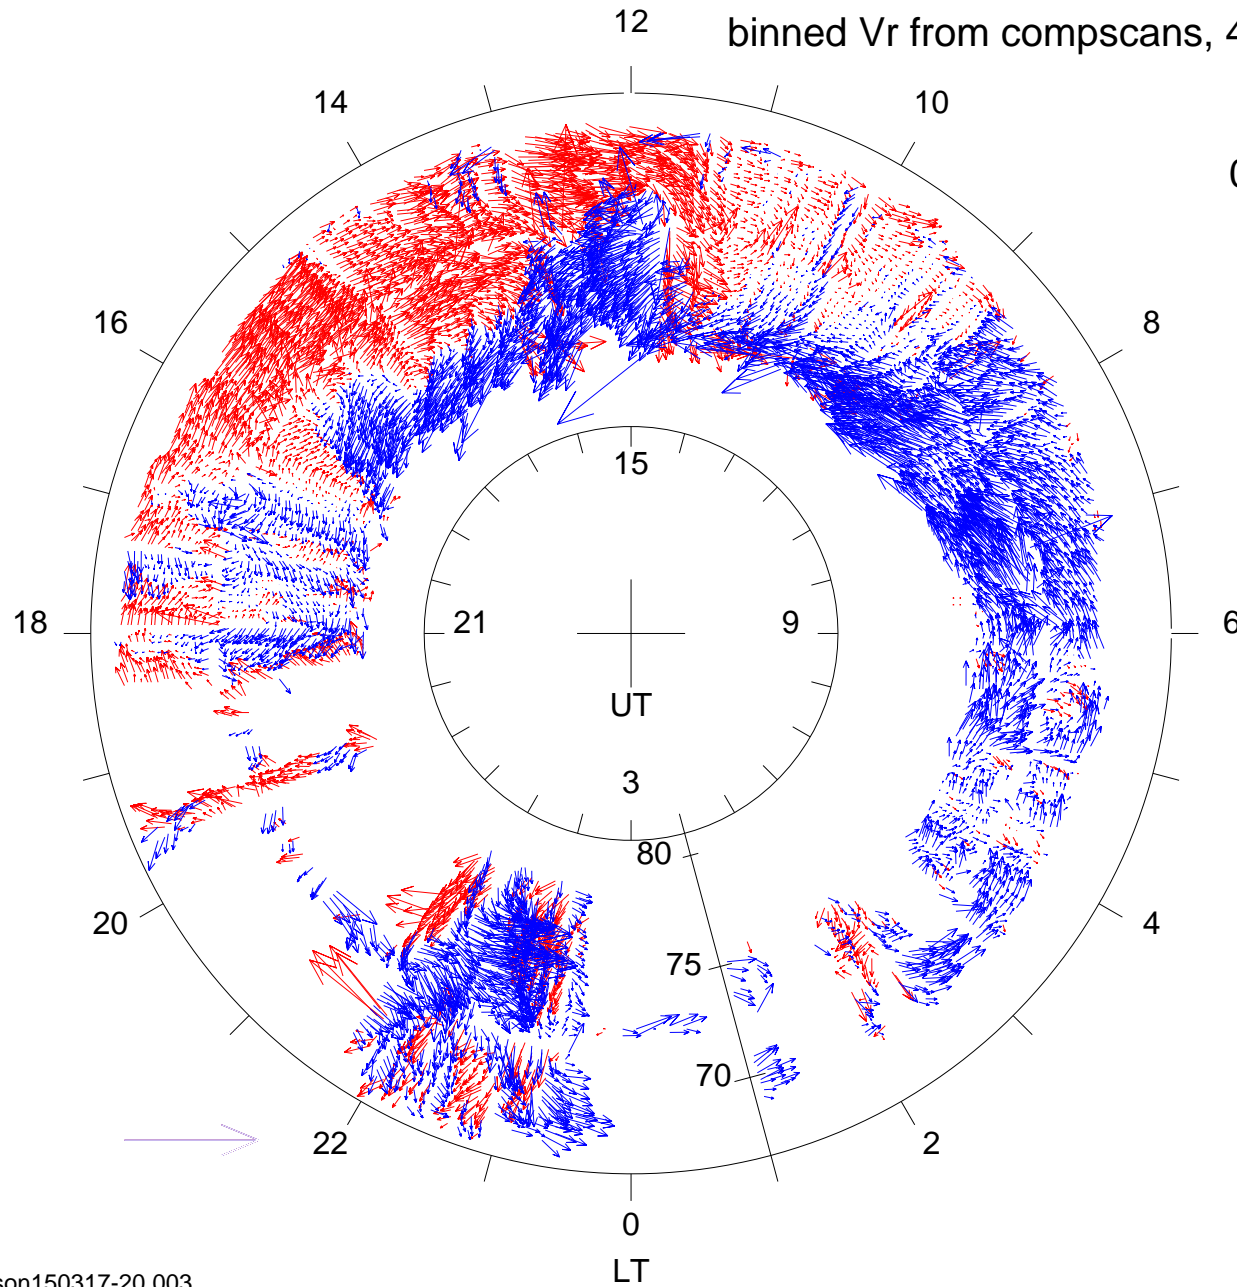

binned Vr from compscans, 4m scans, 15s int (m/s)

2015 Mar 18
040147.0 - 033941.0

Vector Scale : 4000
Max Value : 4000
Error <= 250