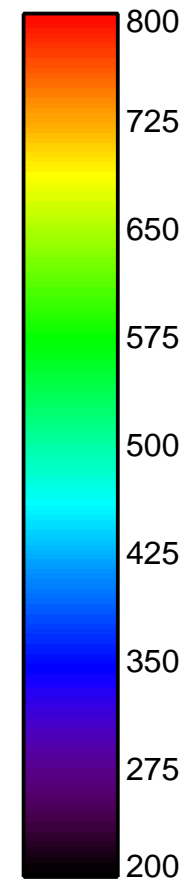

2015 Mar 18
040001.0 - 033552.0

Te, 4m compscans, 15s int (K)
Altitude (km): 130.0
Rel. Error <= 30.0 %