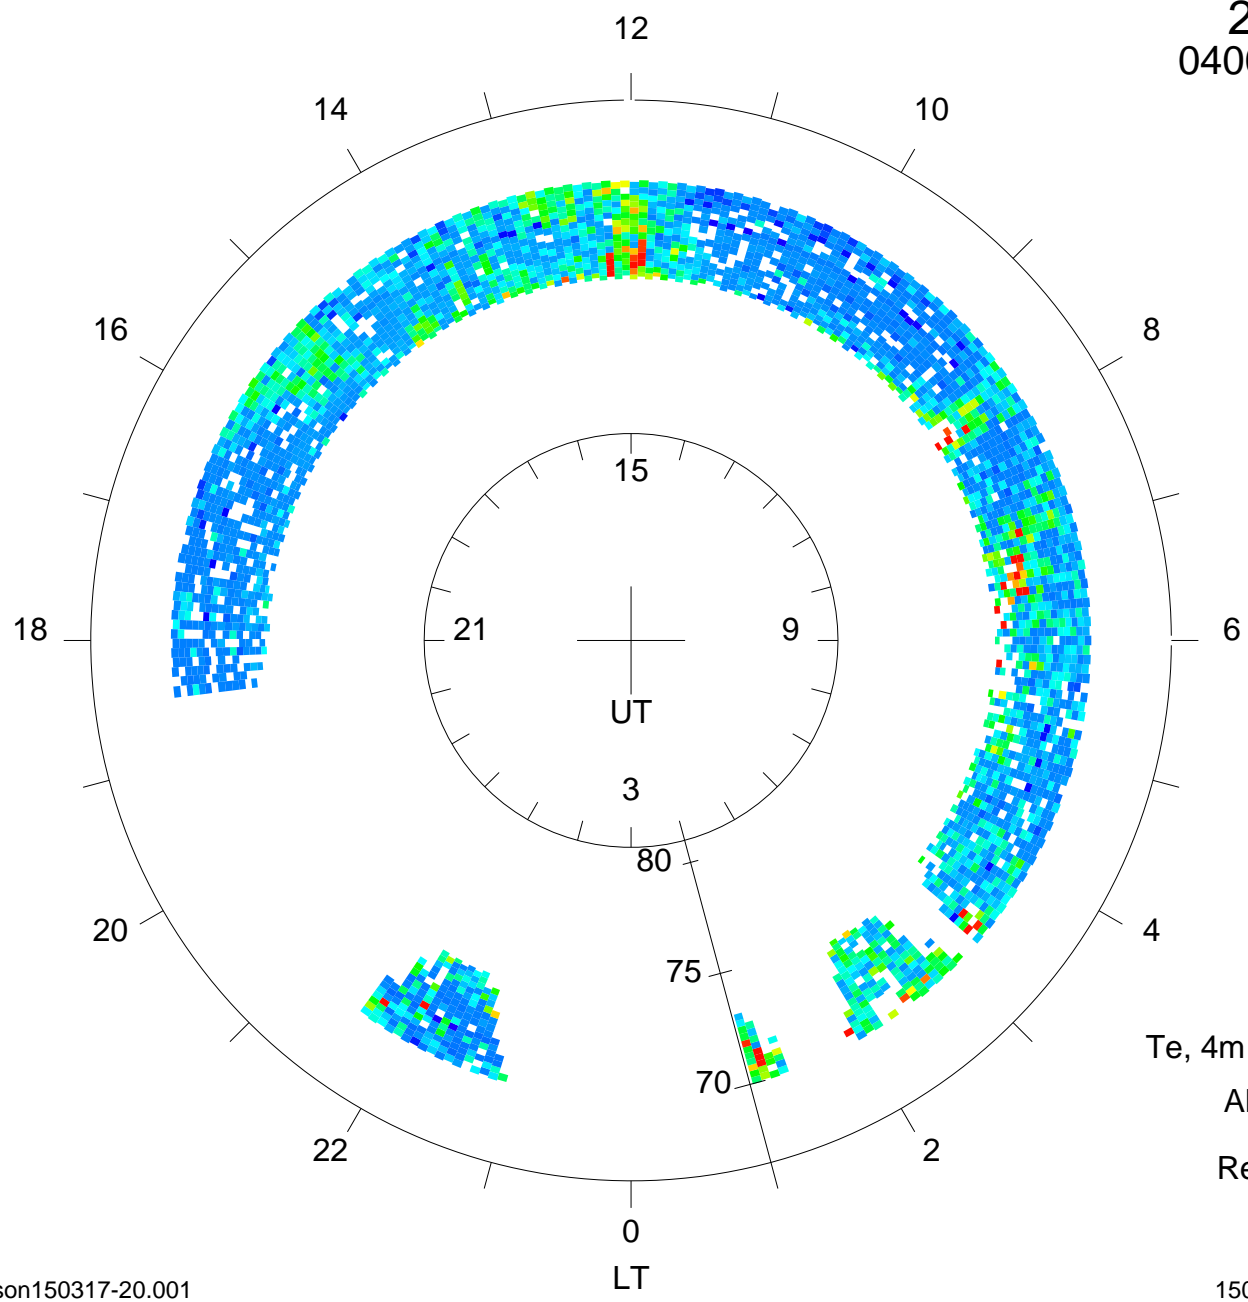

2015 Mar 18
040001.0 - 033552.0

Te, 4m compscans, 15s int (K)
Altitude (km): 130.0
Rel. Error <= 30.0 %