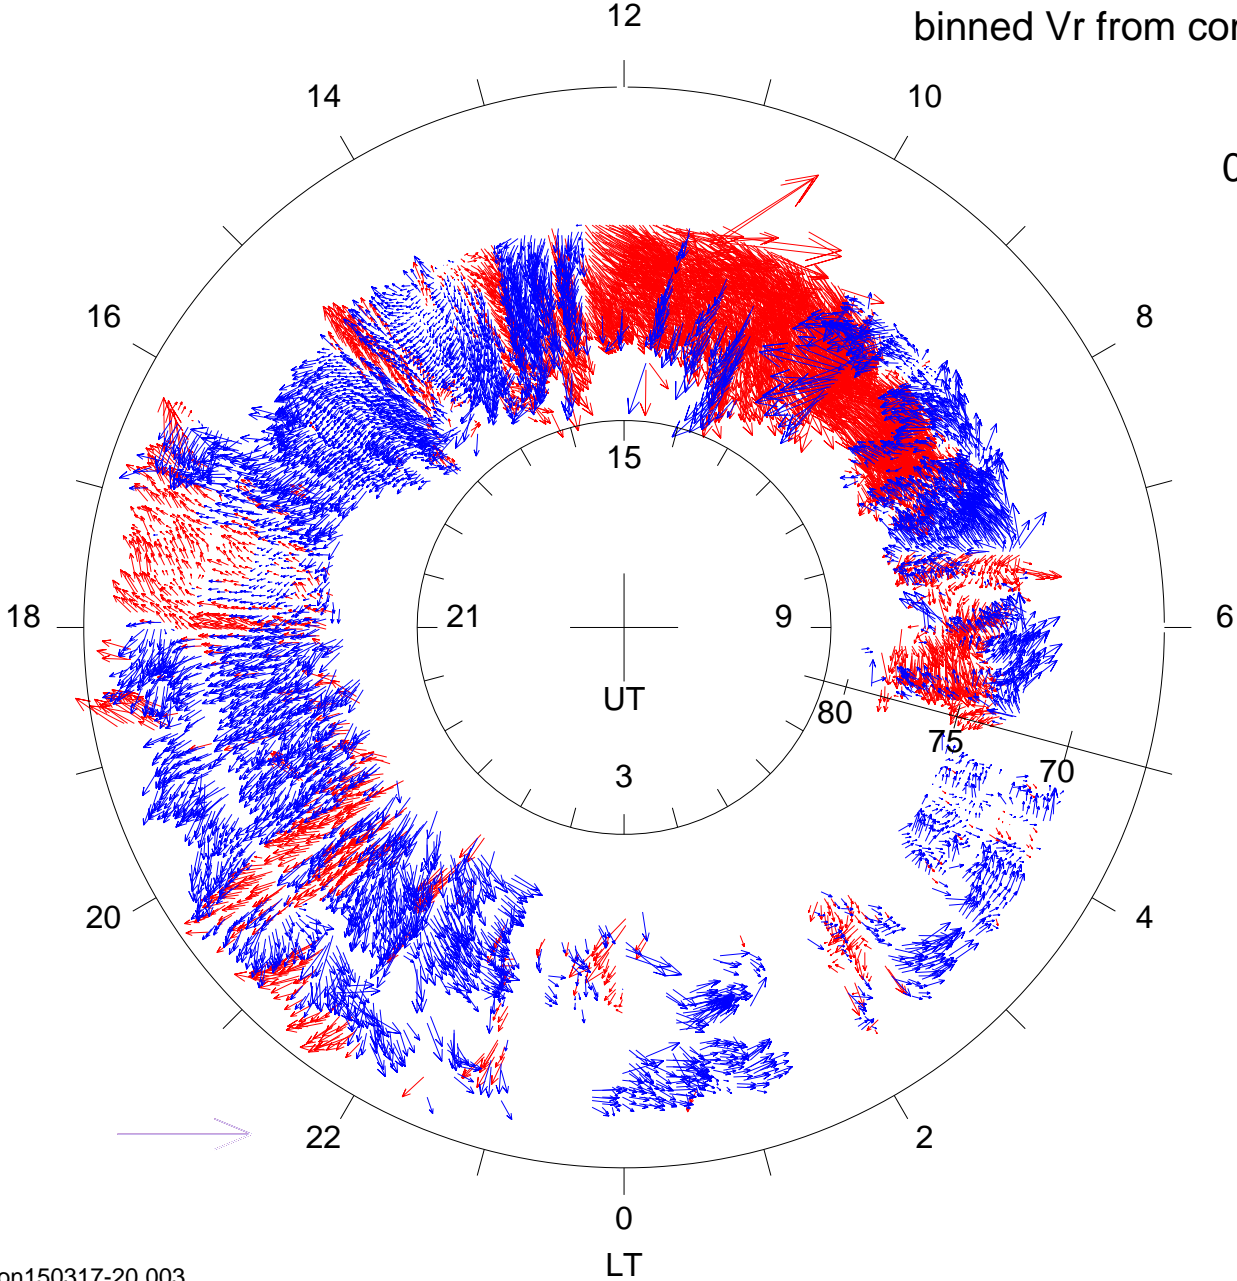

binned Vr from compscans, 15s int (m/s)

2015 Mar 17
080118.0 - 074049.0

Vector Scale : 4000
Max Value : 4000
Error <= 250