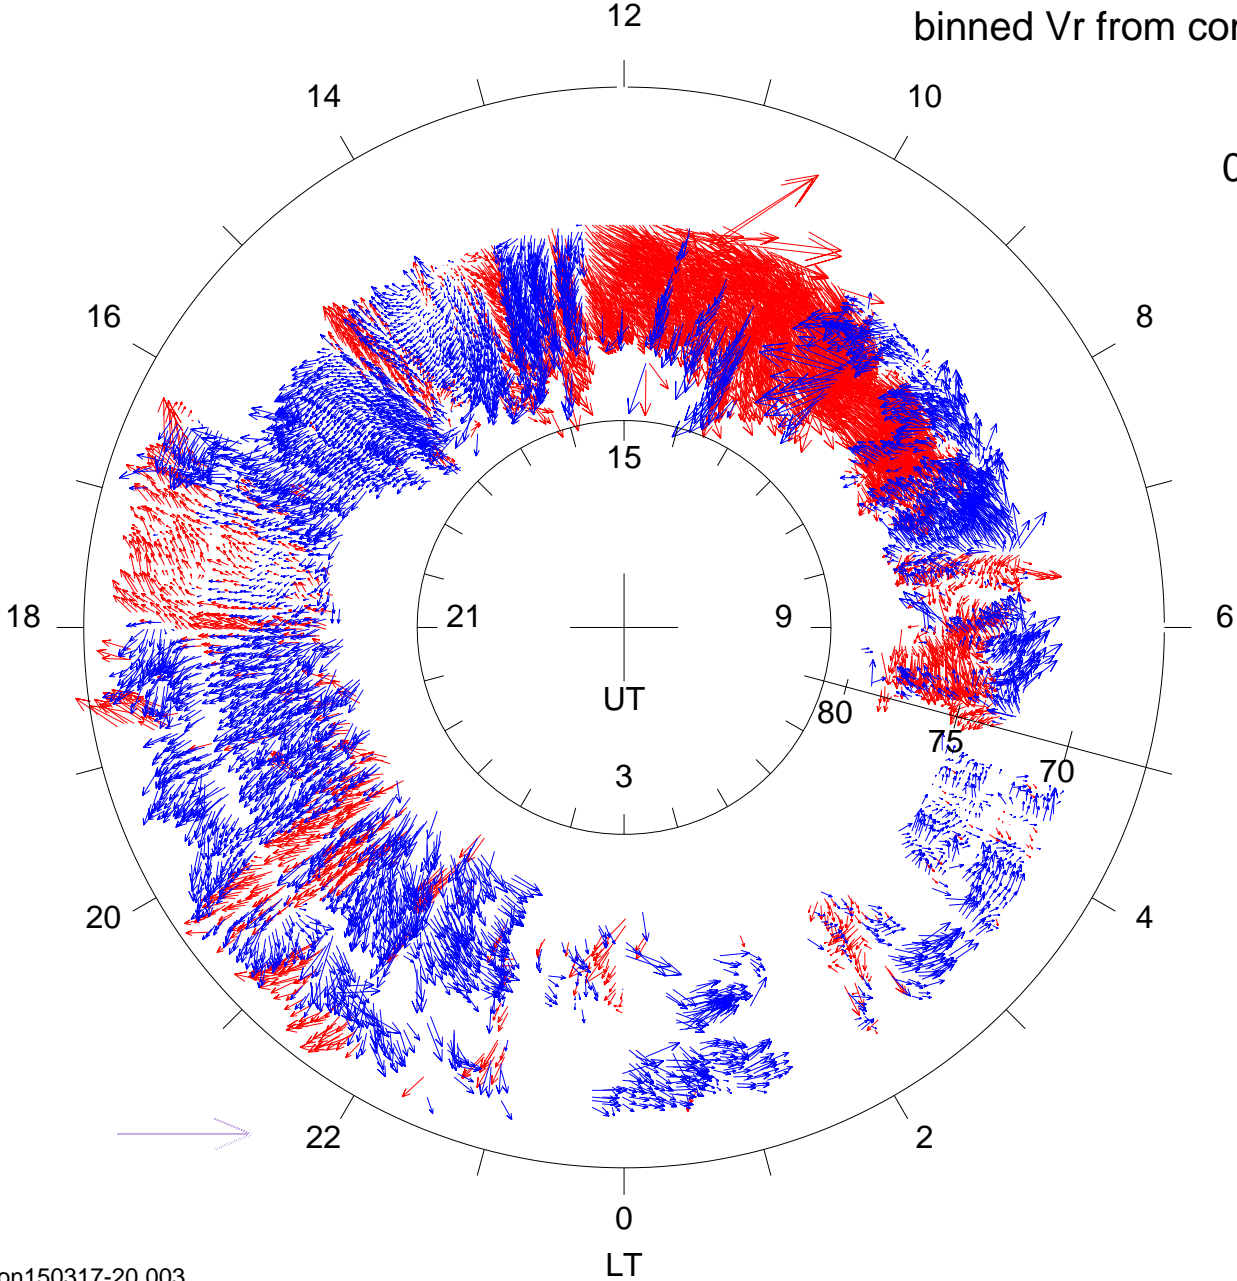

binned Vr from compscans, 15s int (m/s)

2015 Mar 17  
080118.0 - 074049.0

Vector Scale : 4000  
Max Value : 4000  
Error <= 250