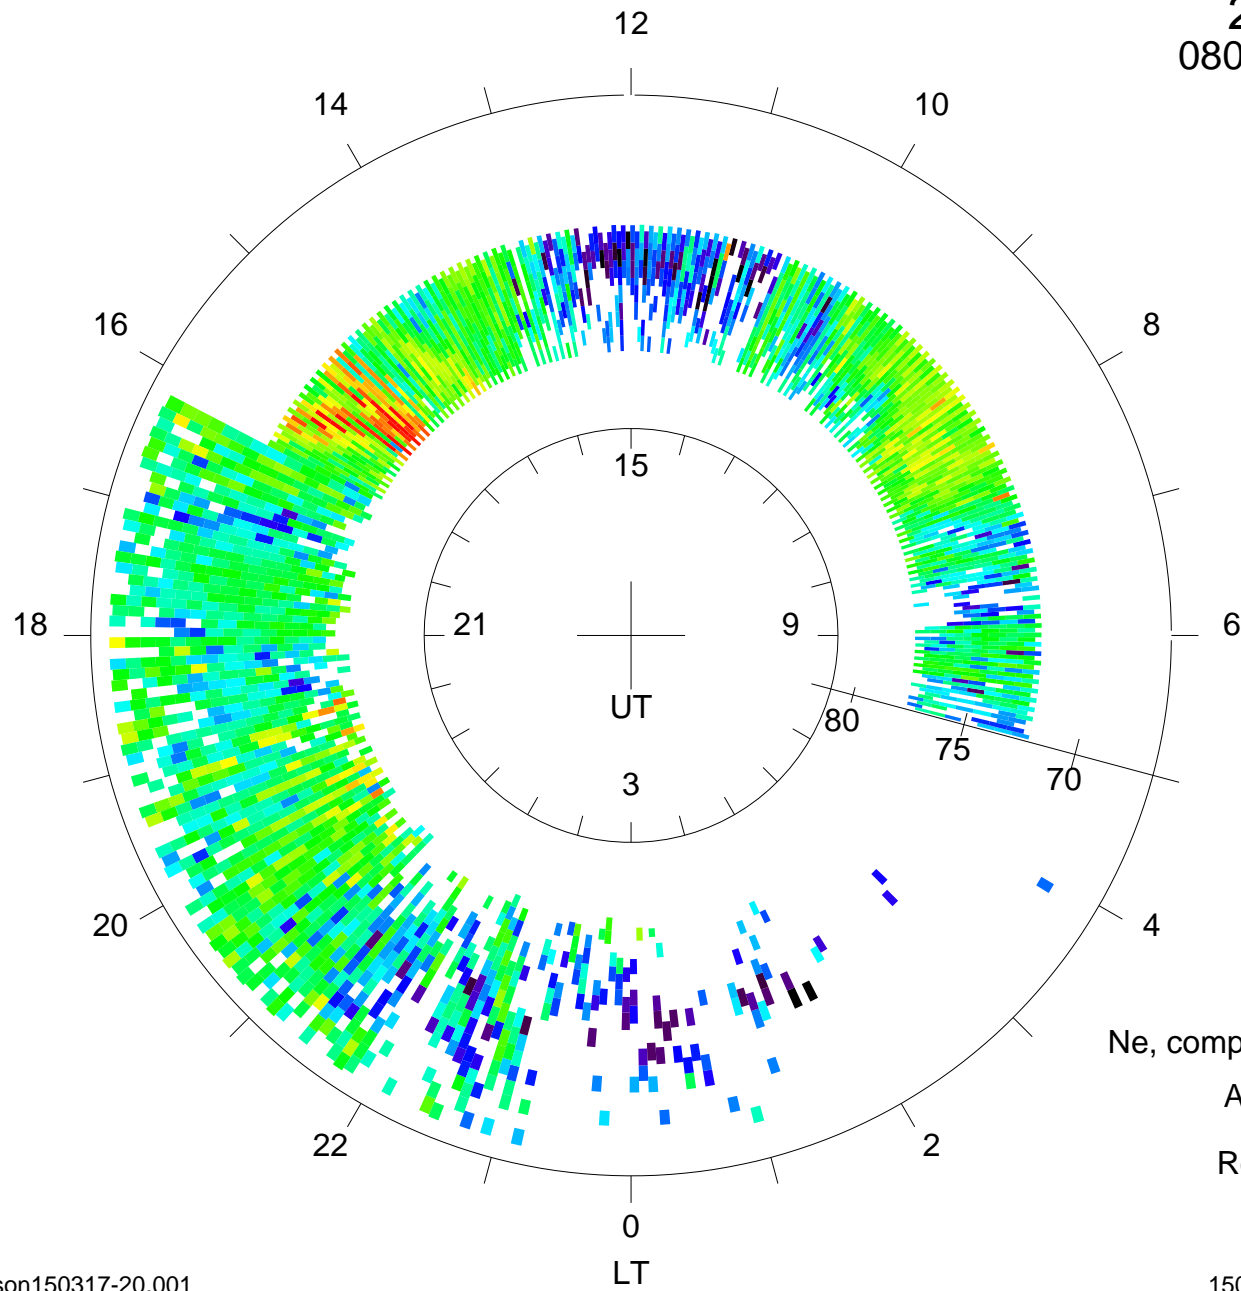

2015 Mar 17
080118.0 - 073558.0

Ne, compscans, 15s int (m-3) x 10¹⁰

Altitude (km): 350.0

Rel. Error <= 30.0 %