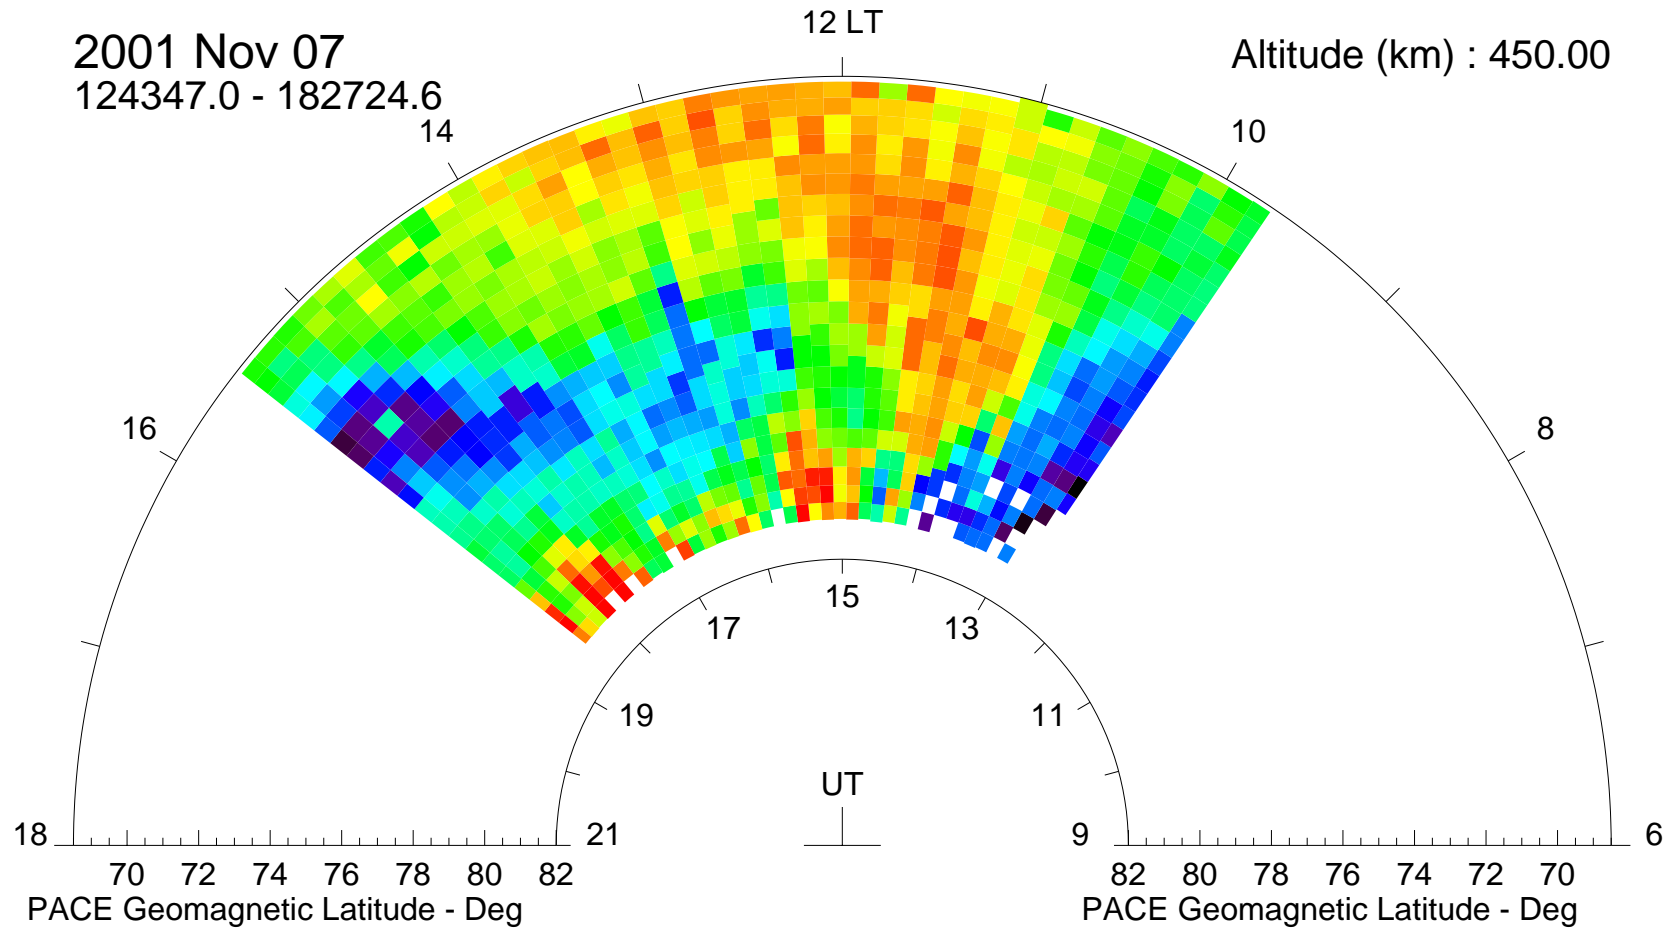

2001 Nov 07
124347.0 - 182724.6

Altitude (km) : 450.00

Rel. Error <= 30.0 %

Ne, elscans, 10s int (m-3) x 10¹¹